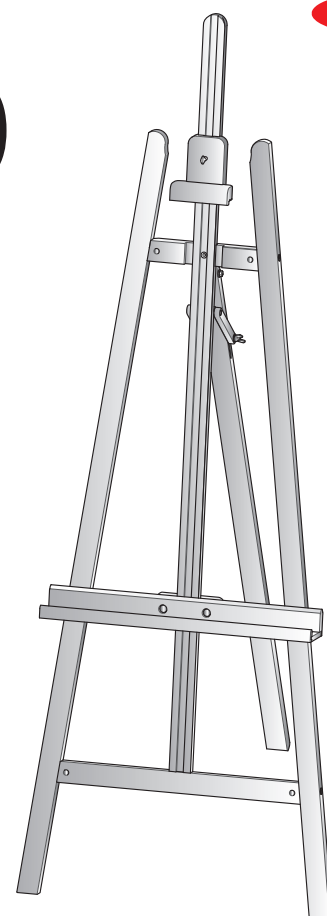

No part of this publication may be reproduced or used in any form or by any means - graphic, electronic, or mechanical including photocopying - without prior permission.

M/20 PLUS

CAVALLETTO LIRA
LYRE EASEL

Istruzioni video
Video instructions

- 1** x1 Asta centrale fissa
Fixed central post
- 2** x1 Asta posteriore
Back post
- 3** x1 Traversa superiore
Upper crossbar
- 4** x1 Traversa inferiore
Lower crossbar

- 5** x2 Asta laterale
Side post
- 6** x1 Cassetta porta tele
Canvas/brush tray
- 7** x1 Supporto scorrevole cassetta
Canvas tray sliding brace
- 8** x1 Blocco ferma quadro
Top canvas holder

- A** x1 mm. 4
- B** x1 mm. 10
- C** x1 mm. 6x50
- D** x4 mm. 6x13
- E** x2 mm. 6
- F** x1 mm. 6x80
- G** x1 mm. 8x17